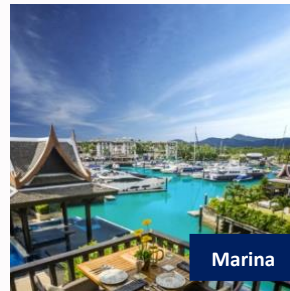

BOARDWALK

Exceed your client's expectations with the wealth of possibilities on the tropical island of Phuket. Set against the stunning backdrop of Phuket's only 5 Gold Anchor award-winning marina, RPM's 1,000 sqm L-shaped waterfront boardwalk is unique in its design and offers countless event opportunities. Often used as an extension for the Exhibition Hall it has been also utilized for gala dinners, corporate events, sundowner events, product presentations and much more.

Our in-house catering service can support your event with a range of different cuisines.

Centrally located, Royal Phuket Marina offers easy access to all major attractions and accommodations throughout the island and is a short 25-minute drive from Phuket International Airport.