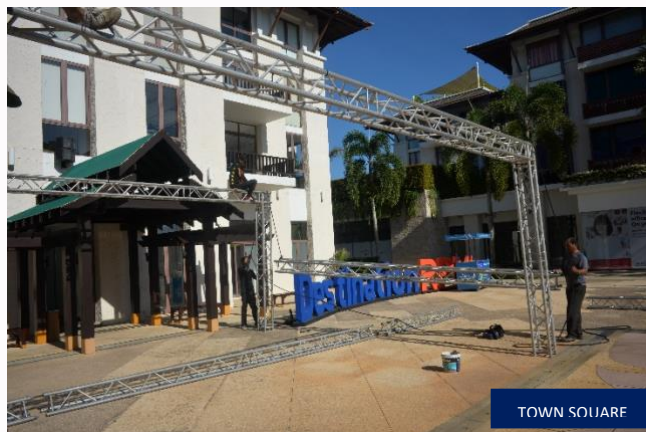

TOWN SQUARE

With our picturesque marina as a backdrop, the 740sqm Town Square is an ideal outdoor venue for a host of events, from tradeshows and product launches, to wedding parties and gala dinners. Our adjoining waterfront promenade, the Boardwalk, offers additional space for side events, with an array of F&B outlets with indoor and al fresco dining alongside the marina. There is ample space for outdoor exhibition booths and social activities to run concurrently with any trade show and/or conference.

Centrally located, Royal Phuket Marina offers easy access to all major attractions and accommodations throughout the island and is a short 25-minute drive from Phuket International Airport.

TOWN SQUARE

Location

Up to 500 car parking spaces available

Dimensions: 27 x 27 m
Area: 740 sqm outdoor
Max Capacity (persons): 650

TOWN SQUARE

Our talented team offers a full suite of services including:

- Audio Visual Service
- Decoration
- Digital & Regular Signage on-site
- Event Management
- Freight Forwarding
- Furniture & Carpeting
- I.T. Network
- On-Site Management
- Registration Facilities
- Security
- Specialized Lightning
- Stand Building Contracting
- Stand Design Service
- Warehouse On-Site
- Food & Beverage Options
- Water feature
- Marquee service