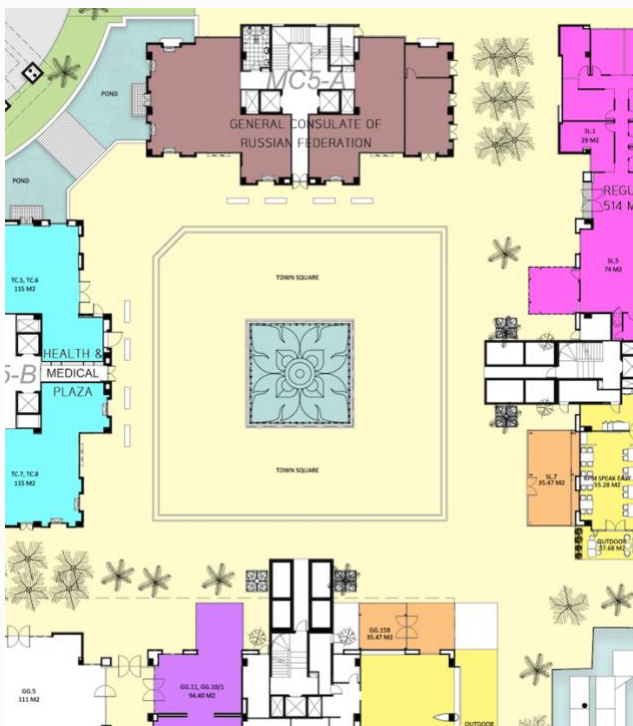

TOWN SQUARE

With our picturesque marina as a backdrop, the 740sqm Town Square is an ideal outdoor venue for a host of events, from tradeshows and product launches, to wedding parties and gala dinners. Our adjoining waterfront promenade, the Boardwalk, offers additional space for side events, with an array of F&B outlets with indoor and al fresco dining alongside the marina. There is ample space for outdoor exhibition booths and social activities to run concurrently with any trade show and/or conference.

Location

Up to 500 car parking spaces available

Dimensions: 27 x 27 m
Area: 740 sqm outdoor
Max Capacity (persons): 650

TOWN SQUARE

Our talented team offers a full suite of services including:

- Audio Visual Service
- Decoration
- Digital & Regular Signage on-site
- Event Management
- Freight Forwarding
- Furniture & Carpeting
- I.T. Network
- On-Site Management
- Registration Facilities
- Security
- Specialized Lightning
- Stand Building Contracting
- Stand Design Service
- Warehouse On-Site
- Food & Beverage Options
- Water feature
- Marquee service