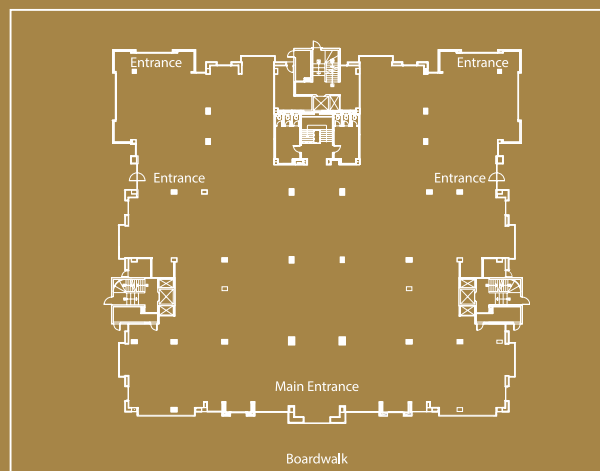

ROYAL PHUKET MARINA

EXHIBITION HALL

paradise@royalphuketmarina.com
www.royalphuketmarina.com

Exceed your client's expectations with the wealth of possibilities on the tropical island of Phuket. Set against the stunning backdrop of Phuket's only 5 Gold Anchor award-winning marina, RPM's Exhibition Hall boasts 2,000 sqm of internal space and over 1,000 sqm of usable outdoor venue space and is the only Exhibition Hall in Thailand to receive SHA Plus+ certification.

In addition to our Exhibition Hall, Royal Phuket Marina has unique options for events including an outdoor 740 sqm Town Square, a 250m long waterfront boardwalk/promenade wrapping around the marina with F&B outlets for side events, a luxurious waterfront villa for exclusive product presentations and cocktail events, a penthouse apartment with sweeping views of the surrounds for an unforgettable cocktail event, and a 75ft luxury yacht for board meetings, private or corporate event cruising around the stunning islands of the Andaman Sea.

Dimensions: 52 x 46 x 3.5
Area: 2,000 sqm indoor | 1,000 sqm outdoor
Max Capacity (persons): 1,750 indoor | 1,000 outdoor
Up to 500 car parking spaces available