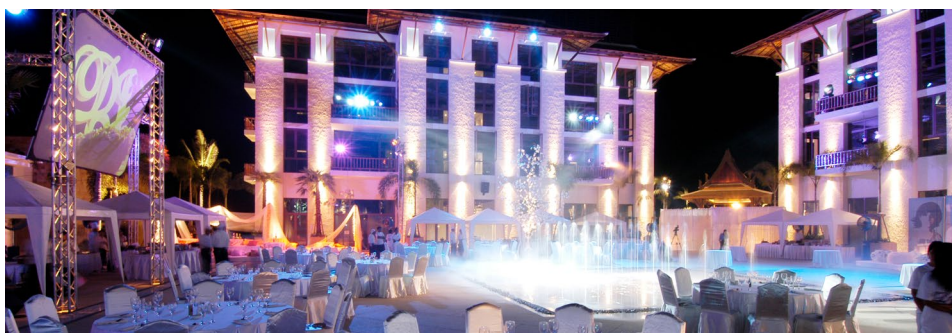

ROYAL PHUKET MARINA

BOARDWALK

paradise@royalphuketmarina.com
www.royalphuketmarina.com

Exceed your client's expectations with the wealth of possibilities on the tropical island of Phuket. Set against the stunning backdrop of Phuket's only 5 Gold Anchor award-winning marina, RPM's 1,000 sqm L-shaped waterfront boardwalk is unique in its design and offers countless event opportunities. Often used as an extension for the Exhibition Hall it has been also utilized for gala dinners, corporate events, sundowner events, product presentations and much more.

Area: 1,000 sqm outdoor
Max Capacity (persons): 650

ROYAL PHUKET MARINA

TOWN SQUARE

paradise@royalphuketmarina.com
www.royalphuketmarina.com

With our picturesque marina as a backdrop, the 900 sqm Town Square is an ideal outdoor venue for a host of events, from trade shows and product launches, to wedding parties and gala dinners. Our adjoining waterfront promenade, the Boardwalk, offers additional space for side events, with an array of F&B outlets with indoor and al fresco dining alongside the marina. There is ample space for outdoor exhibition booths and social activities to run concurrently with any trade show and/or conference.