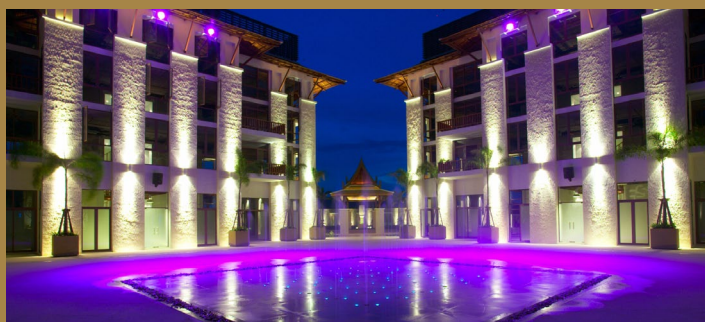

Dimensions: 30 x 30 m
Area: 740 sqm outdoor
Max Capacity (persons): 650